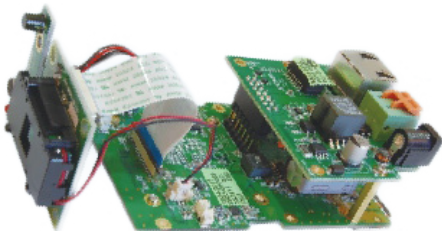

Box Camera Module

ISM2110
ISM2120
ISM2121
ISM2130