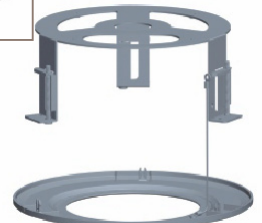

Mounting brackets (order separately)

Pendant Mount

ISAB3420

Application

- Dimension (R x H): 149 mm x 201 mm

Gooseneck Arm Mount

ISAB3421

Application

- Dimension (R x H): 253 mm x 217 mm

Flush Mount

ISAB3422

Application

- Dimension (R x H): 166 mm x 60 mm

Surface Mount

ISAB3423

Application

- Dimension (R x H): 190 mm x 75 mm

Corner Mount

ISAB3424

- Optional: ISAB-3425 or ISAB-3426

Electronical Box for Pendant Mount

ISAB3425

Application

- Dimension (W x L x H): 157 mm x 155 mm x 55 mm
- Optional: ISAB-3420

Wall Mount

ISAB3426

Application

- Dimensions (W x D x H): 225 mm x 160 mm x 124 mm

Straight Mount

ISAB3427

ISAB-3427-17: 17 cm
 ISAB-3427-30: 30 cm
 ISAB-3427-50: 50 cm
 ISAB-3427-80: 80 cm
 ISAB-3427-120: 120 cm