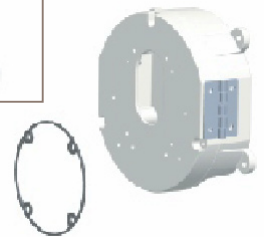

Mounting brackets (order separately)

Pendant Mount

ISAB3420

Application

- Dimension (R x H): 149 mm x 201 mm

Gooseneck Arm Mount

ISAB3421

Application

- Dimension (R x H): 253 mm x 217 mm

Flush Mount

ISAB3422

Application

- Dimension (R x H): 166 mm x 60 mm

Surface Mount

ISAB3423

Application

- Dimension (R x H): 190 mm x 75 mm

Corner Mount

ISAB3424

- Optional: ISAB-3425 or ISAB-3426

Electronical Box for Pendant Mount

ISAB3425

Application

- Dimension (W x L x H): 157 mm x 155 mm x 55 mm
- Optional: ISAB-3420

Wall Mount

ISAB3426

Application

- Dimensions (W x D x H): 225 mm x 160 mm x 124 mm

Straight Mount

ISAB3427

ISAB-3427-17: 17 cm
 ISAB-3427-30: 30 cm
 ISAB-3427-50: 50 cm
 ISAB-3427-80: 80 cm
 ISAB-3427-120: 120 cm