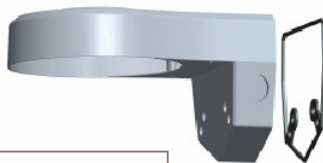

Mounting brackets (order separately)

Pendant Mount

ISAB3420

Application

- Dimension (R x H): 149 mm x 201 mm

Gooseneck Arm Mount

ISAB3421

Application

- Dimension (R x H): 253 mm x 217 mm

Flush Mount

ISAB3422

Application

- Dimension (R x H): 166 mm x 60 mm

Surface Mount

ISAB3423

Application

- Dimension (R x H): 190 mm x 75 mm

Corner Mount

ISAB3424

- Optional: ISAB-3425 or ISAB-3426

Electronical Box for Pendant Mount

ISAB3425

Application

- Dimension (W x L x H): 157 mm x 155 mm x 55 mm
- Optional: ISAB-3420

Wall Mount

ISAB3426

Application

- Dimensions (W x D x H): 225 mm x 160 mm x 124 mm

Straight Mount

ISAB3427

ISAB-3427-17: 17 cm
 ISAB-3427-30: 30 cm
 ISAB-3427-50: 50 cm
 ISAB-3427-80: 80 cm
 ISAB-3427-120: 120 cm