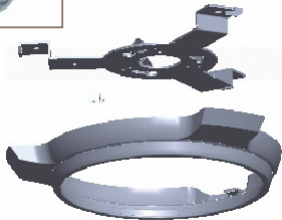

Mounting brackets (order separately)

Pendant Mount

ISAB3420

Application

- Dimension (R x H): 149 mm x 201 mm

Gooseneck Arm Mount

ISAB3421

Application

- Dimension (R x H): 253 mm x 217 mm

Flush Mount

ISAB3422

Application

- Dimension (R x H): 166 mm x 60 mm

Surface Mount

ISAB3423

Application

- Dimension (R x H): 190 mm x 75 mm

Corner Mount

ISAB3424

- Optional: ISAB-3425 or ISAB-3426

Electronical Box for Pendant Mount

ISAB3425

Application

- Dimension (W x L x H): 157 mm x 155 mm x 55 mm
- Optional: ISAB-3420

Wall Mount

ISAB3426

Application

- Dimensions (W x D x H): 225 mm x 160 mm x 124 mm

Straight Mount

ISAB3427

ISAB-3427-17: 17 cm
 ISAB-3427-30: 30 cm
 ISAB-3427-50: 50 cm
 ISAB-3427-80: 80 cm
 ISAB-3427-120: 120 cm